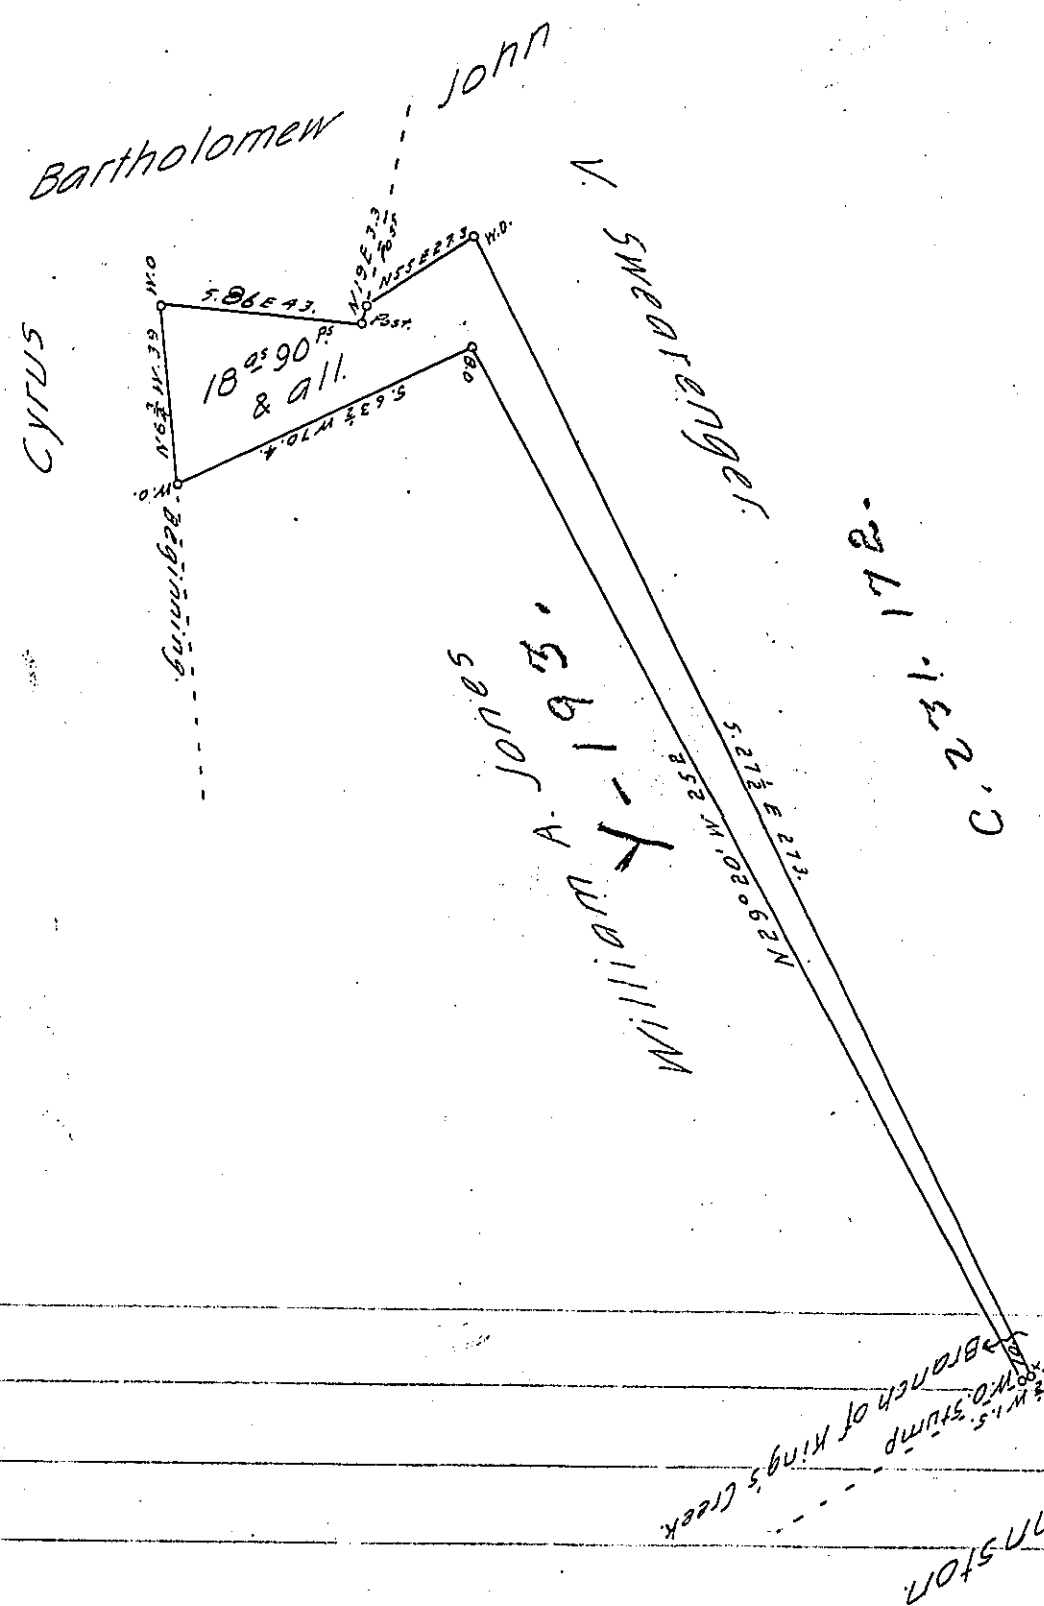

Hanover -
BEAVER
✓

The above draught represents a lot of ground situate in Hanover township, Beaver County Pa. Surveyed October 29th AD 1851, in pursuance of a Warrant granted to Samuel Barlin for sixteen acres of land, dated October tenth AD 1851, containing 18 acres & 90 Perches & allowance of six per cent.

Azariah Wynn.

To the Hon. J. Porter Brawley
Surveyor General

IN TESTIMONY that the above is a copy of the original remaining on file in the Department of Internal Affairs of Pennsylvania, made conformably to an Act of Assembly approved the 16th day of February, 1833, I have hereunto set my Hand and caused the Seal of said Department to be affixed at Harrisburg, this fourteenth day of May 1904.